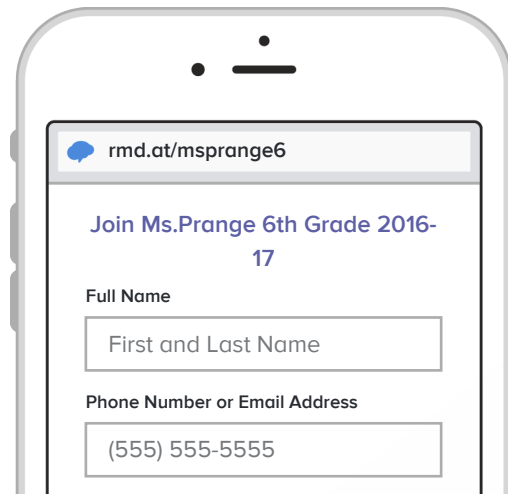

Sign up for important updates from Ms. Prange.

Get information for **Wiley Elementary School** right on your phone—not on handouts.

Pick a way to receive messages for **Ms.Prange 6th Grade 2016-17**:

A If you have a smartphone, get push notifications.

On your iPhone or Android phone, open your web browser and go to the following link:

rmd.at/msprange6

Follow the instructions to sign up for Remind. You'll be prompted to download the mobile app.

B If you don't have a smartphone, get text notifications.